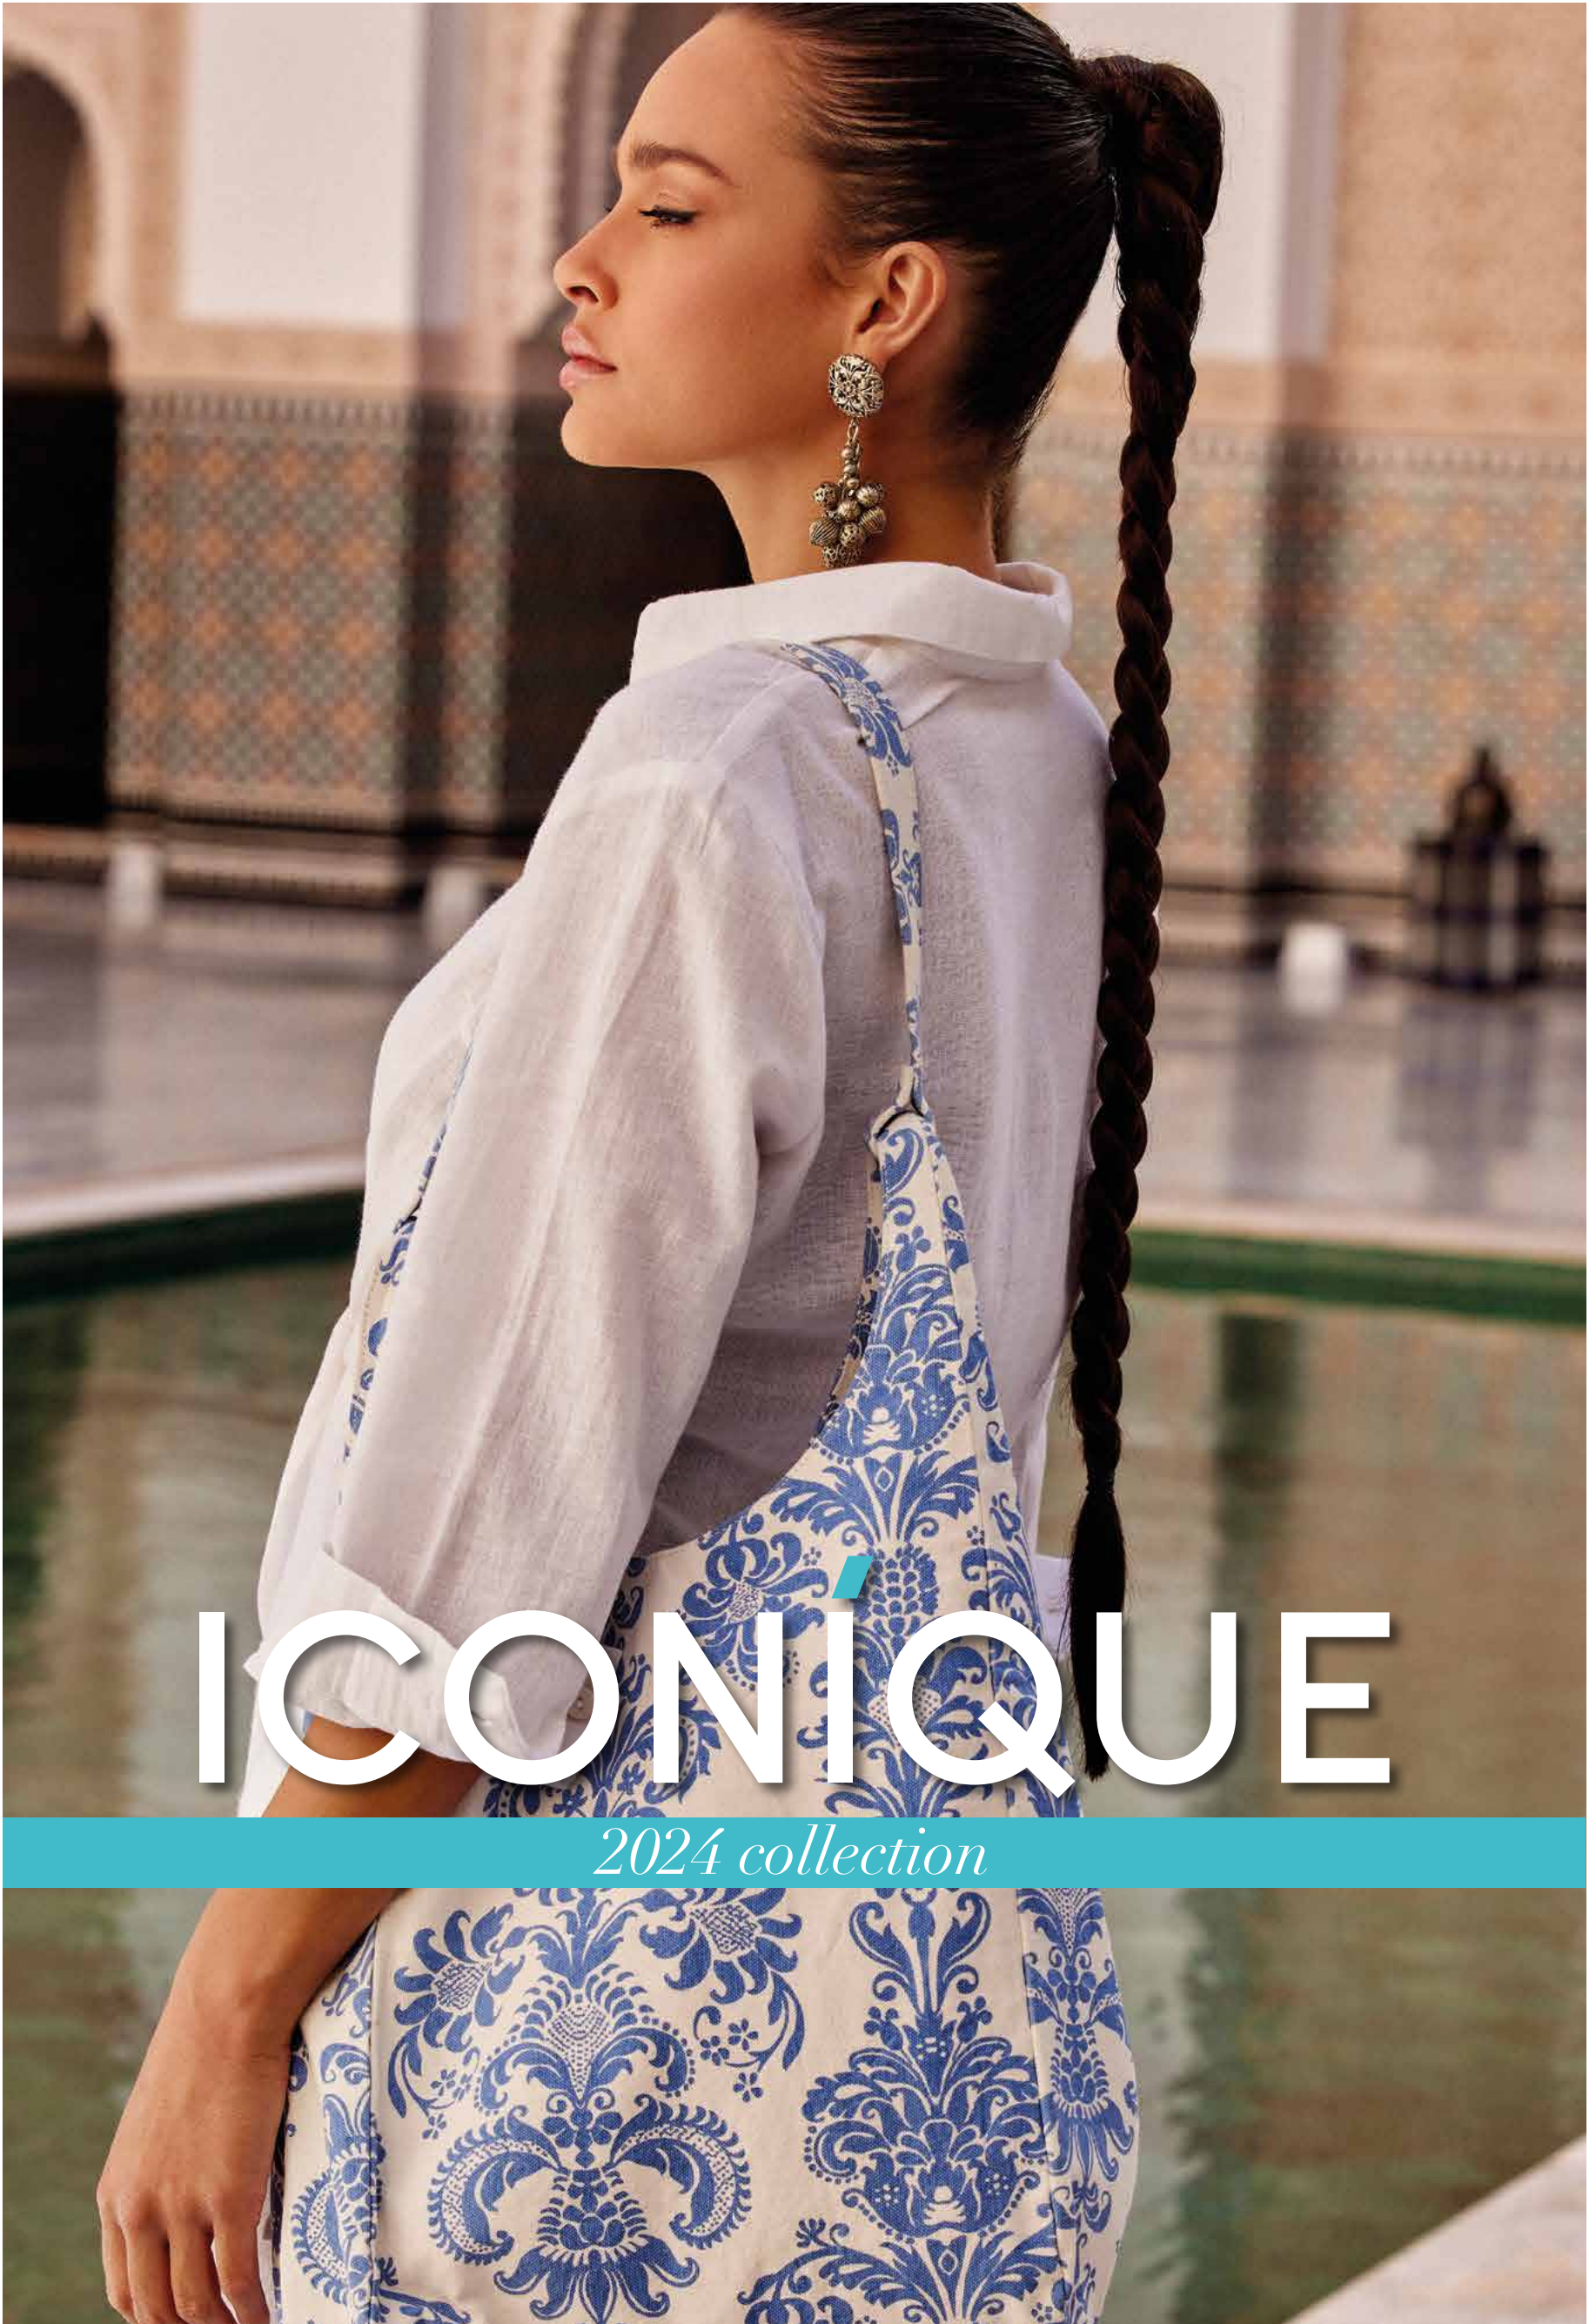

ICONIQUE

2024 collection