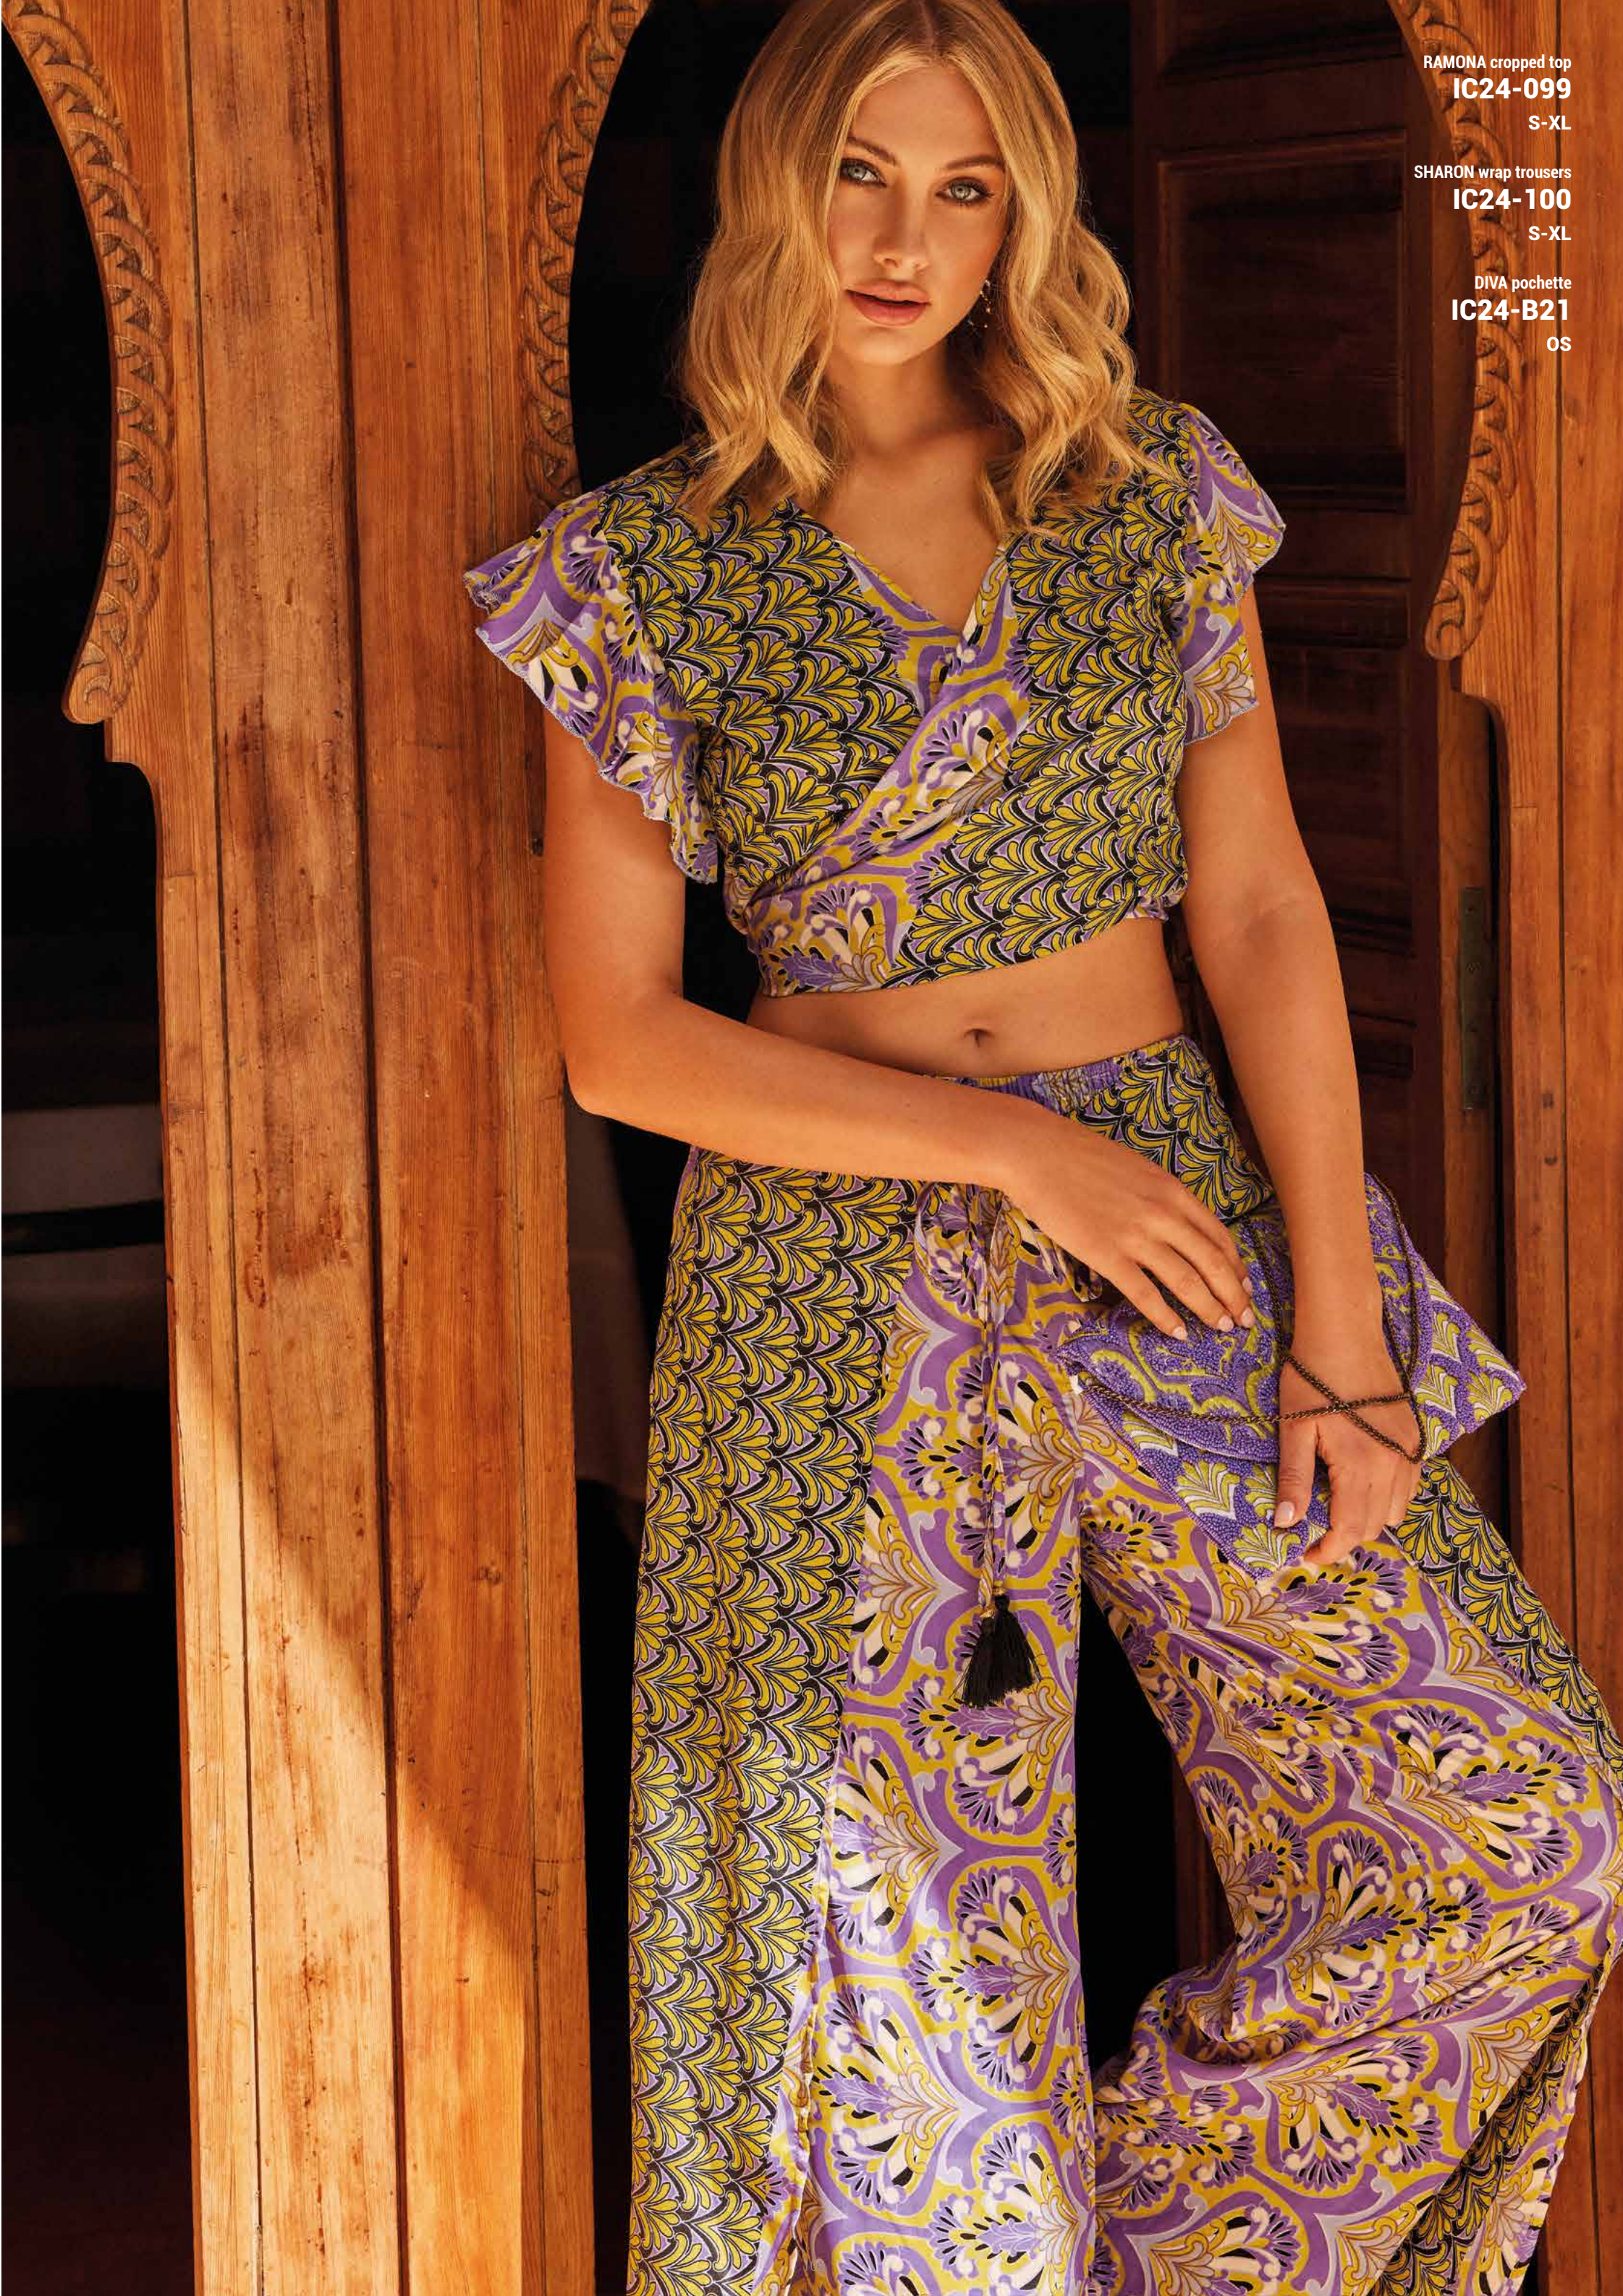

RAMONA cropped top
IC24-099
S-XL

SHARON wrap trousers
IC24-100
S-XL

DIVA pochette
IC24-B21
OS